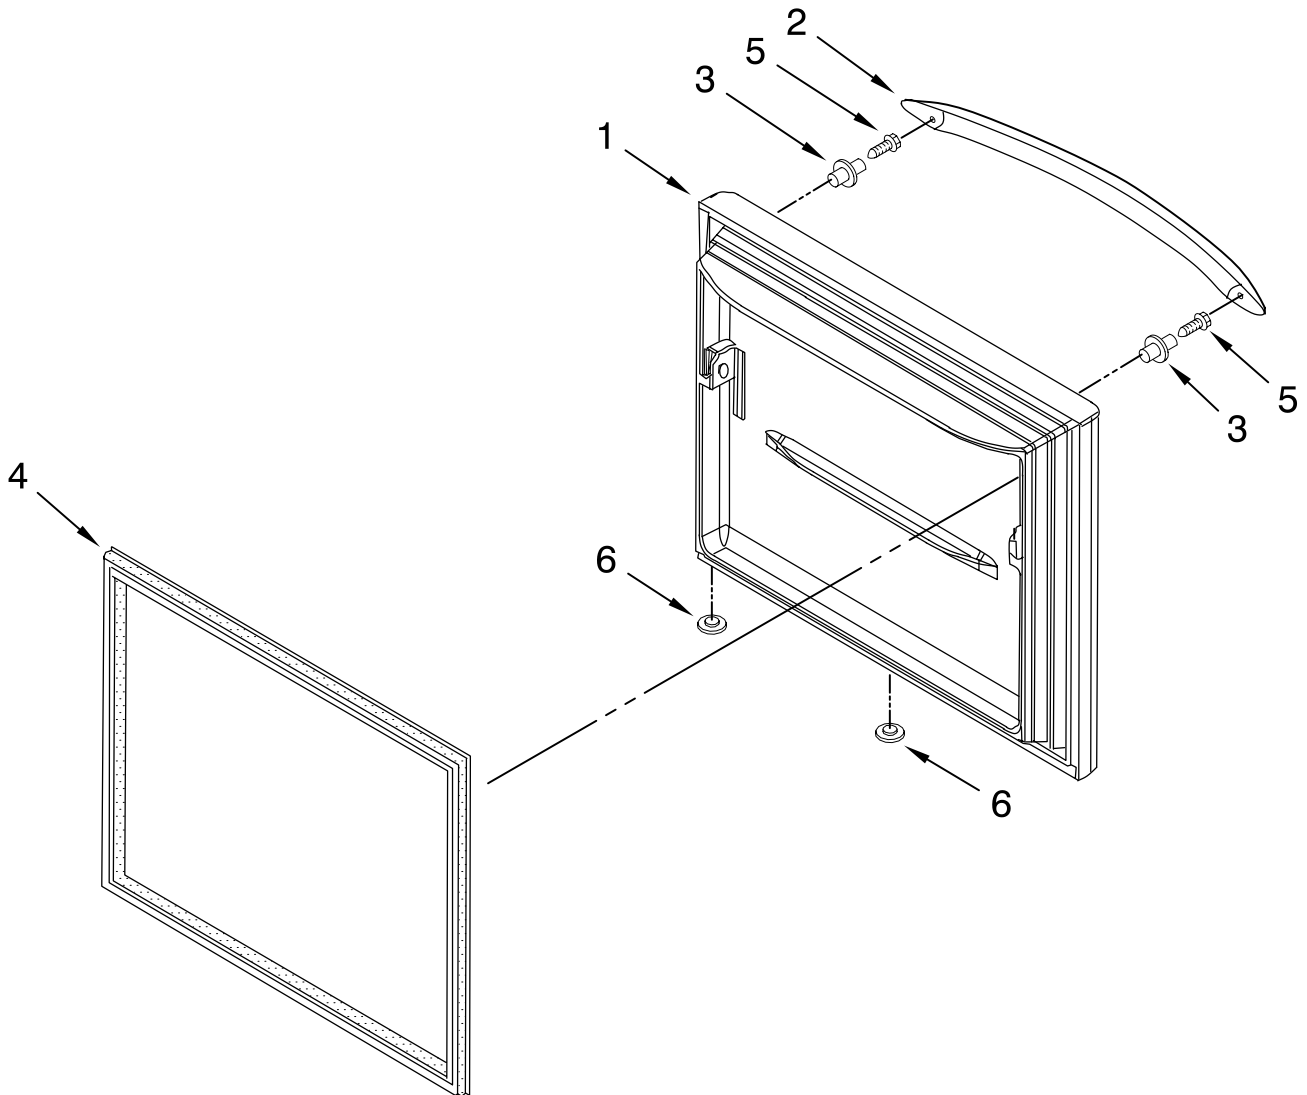

FREEZER DOOR PARTS

For Model: KBL S20ETSS11

(Stainless Steel)

FOR ORDERING INFORMATION REFER TO PARTS PRICE LIST

FREEZER DOOR PARTS

For Model: KBL S20ETSS11

(Stainless Steel)

Illus. No.	Part No.	DESCRIPTION
1		Freezer Door (w/ Insulation)
	W10184150	Stainless Steel
2		Handle, Door
	2319727S	Stainless Steel
3	67006113	Mount, Handle
4		Gasket, Door
	W10131754	Black
5	67002935	Screw
6		Plug, Vent (2)
	67004838	Black